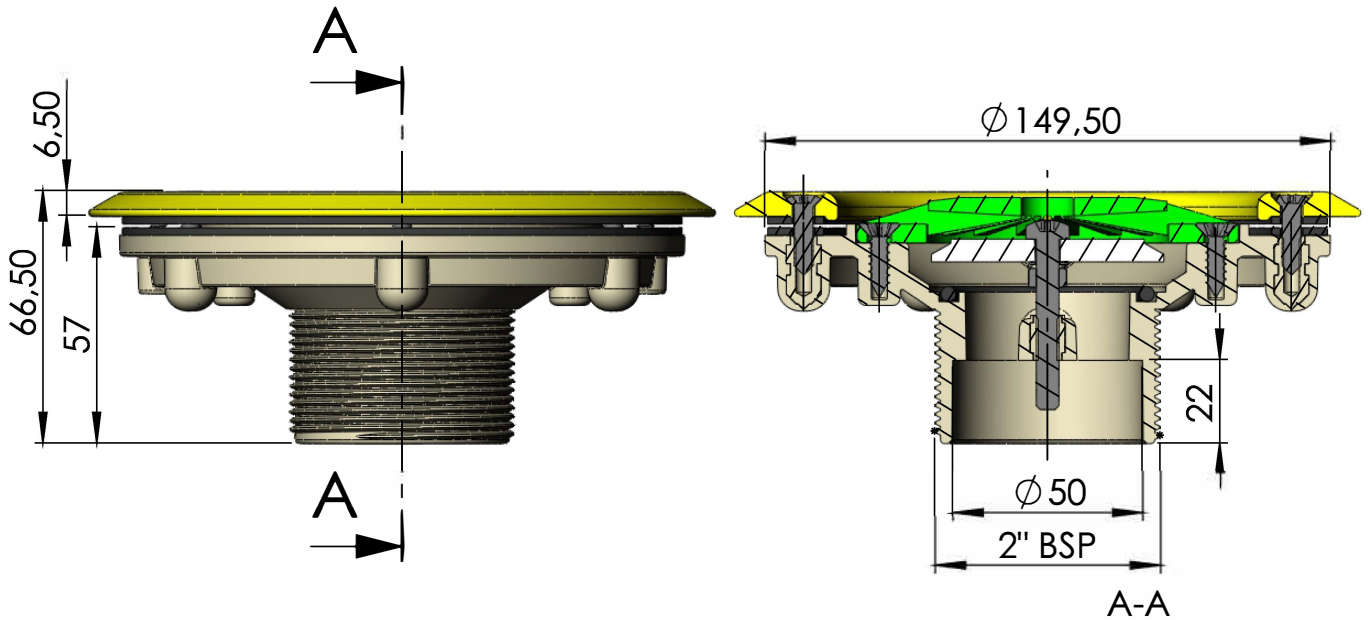

CODE: **00340**

DESCRIPTION:

BOQUILLA DE FONDO P.P. LINER
2" EXTERNAL THREAD Ø50 INTERNAL SOLVENT

Note: Units in mm