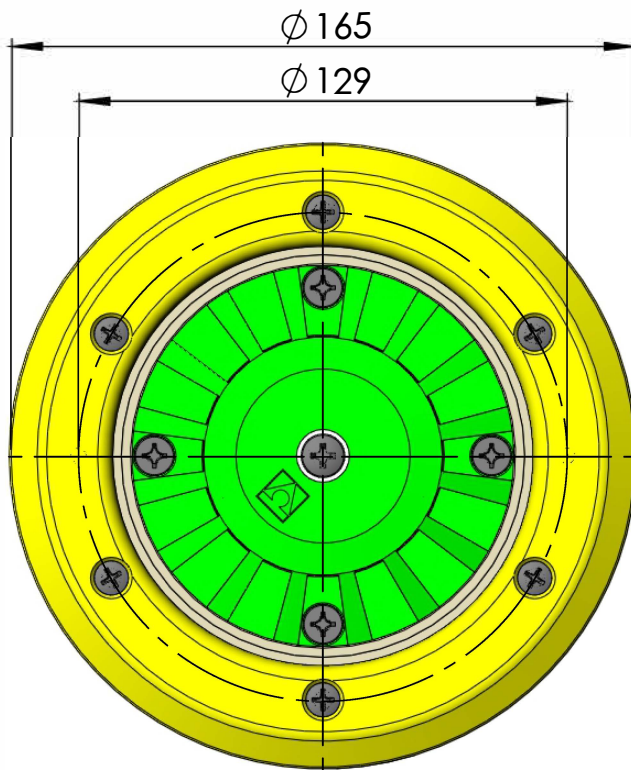

CODE: **00340**

DESCRIPTION:

BOQUILLA DE FONDO P.P. LINER
2" EXTERNAL THREAD Ø50 INTERNAL SOLVENT

Note: Units in mm