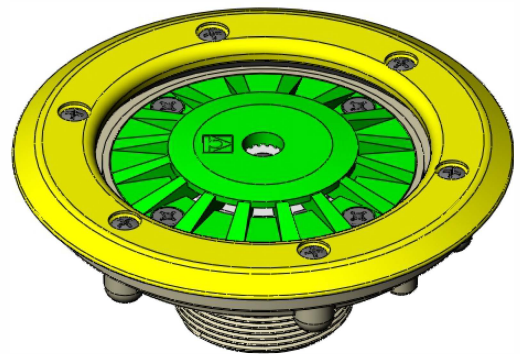

CODE: **00340**

DESCRIPTION:

BOQUILLA DE FONDO P.P. LINER
2" EXTERNAL THREAD Ø50 INTERNAL SOLVENT

Note: Units in mm